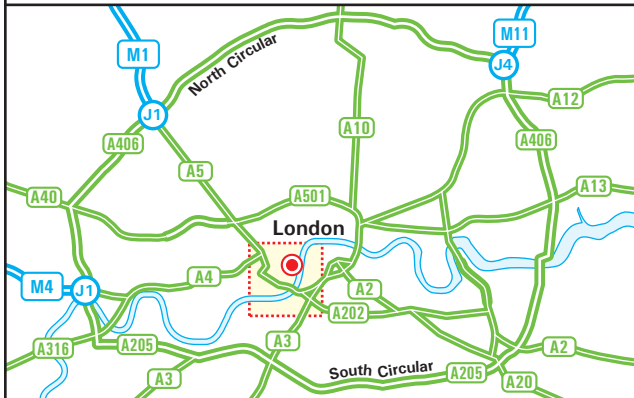

### By Underground

- Westminster is on the District and Circle lines.
- St. James's Park is on the District and Circle lines.
- Pimlico is on the Victoria line.
- Victoria is on the Victoria, District and Circle lines.
- Waterloo is on the Northern, Bakerloo and Waterloo & City lines.

### By Train

- The nearest mainline stations are Waterloo and Victoria.
- For further information about train times and fares, please contact National Rail Enquiries on 08457 48 49 50.

### By Bus

- Routes 3 & 87 stop along Millbank.
- Route 507 from Victoria and Waterloo stops on Horseferry Road.
- For 24 hour bus information call the London Travel Information Line on 020 7222 1234, or visit the Transport for London website on [www.tfl.gov.uk](http://www.tfl.gov.uk)